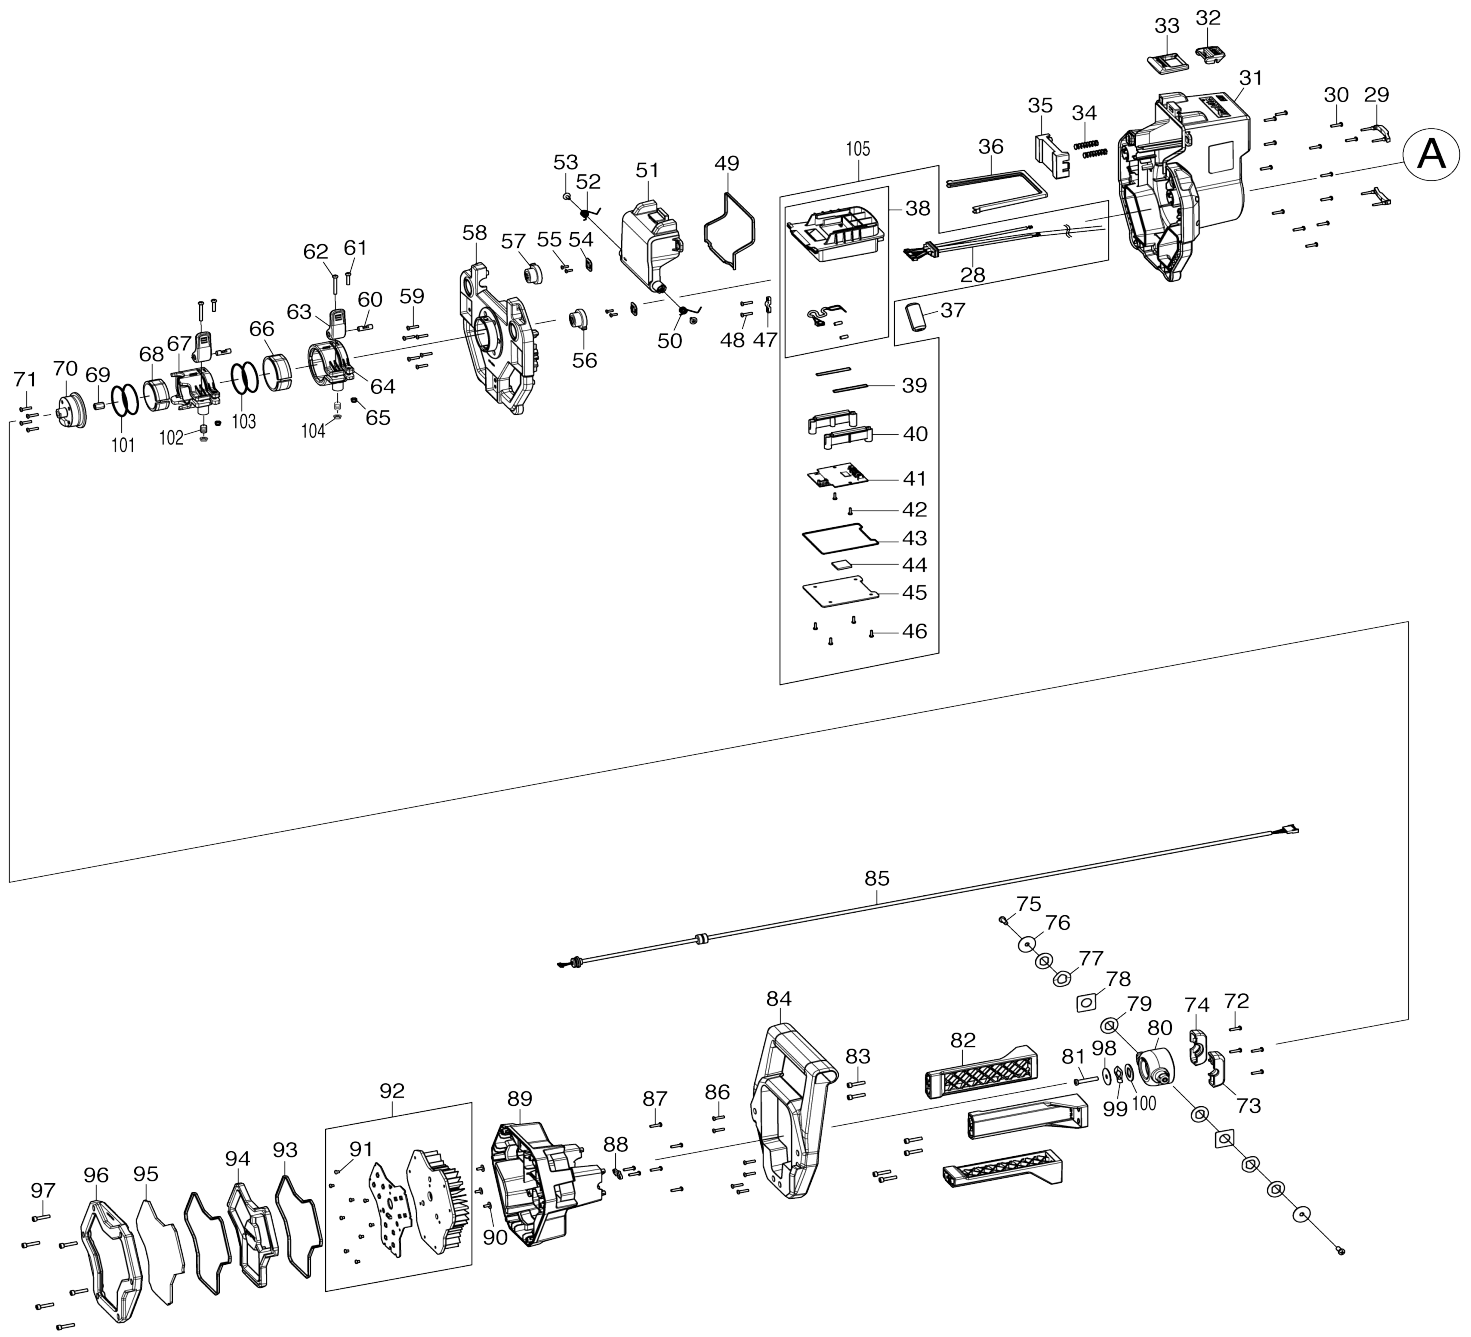

# Model No.DML813 CORDLESS WORKLIGHT

Item No.	Parts No.	Description
001	TD00000015	TAPPING SCREW PB3.5X14
002	TD00000016	REAR BASE
003	TD00000015	TAPPING SCREW PB3.5X14
004	TD00000017	CABLE COVER
005	TD00000015	TAPPING SCREW PB3.5X14
006	TD00000018	CORD CLAMP
007	TD00000019	REAR FOOT L
008	TD00000015	TAPPING SCREW PB3.5X14
009	TD00000020	FRONT BASE
010	TD00000021	SLEEVE R
011	TD00000022	SLEEVE L
012	TD00000023	POLE B
013	TD00000024	POLE SLEEVE
014	TD00000025	POLE A
015	TD00000026	LEG
016	TD00000027	PIN
017	TD00000015	TAPPING SCREW PB3.5X14
018	TD00000028	CHECK BLOCK
019	TD00000029	LINK
020	TD00000109	HANDLE SET
020		INC. 25
021	TD00000031	PIN
022	TD00000032	RELEASE BUTTON
023	TD00000033	SPRING
024	TD00000034	LATCH
025	TD00000109	HANDLE SET
025		INC. 20
026	TD00000015	TAPPING SCREW PB3.5X14
027	TD00000036	BODY
028	TD00000037	CABLE
029	TD00000038	RUBBER PAD
030	TD00000015	TAPPING SCREW PB3.5X14
031	TD00000039	BATTERY HOUSING
032	TD00000040	LATCH
033	TD00000041	CLIP
034	TD00000042	SPRING
035	TD00000043	PUSH PLATE
036	TD00000044	GASKET
037	TD00000045	MAGNET RING
038	TD00000046	PCBA BOX COMPLETE
039	TD00000047	GASKET
040	TD00000048	DUST COVER
041	TD00000049	MAIN BOARD
042	TD00000050	TAPPING SCREW PB3X8
043	TD00000051	GASKET
044	TD00000052	SILICON SHEET
045	TD00000053	HEATSINK

097	TD00000084	TAPPING SCREW CB4.0X20
098	TD00000077	FLAT WASHER
099	TD00000078	SPRING WASHER
100	TD00000080	FLAT WASHER
101	TD00000141	RING
102	TD00000139	SPRING
103	TD00000140	RING
104	TD00000137	LOCK NUT
105	TD00000094	MAIN BOARD ASSEMBLY
105		INC. 28,38-46
A01	TD00000001	TOOL BAG
A02	TD00000002	SHOULDER BELT