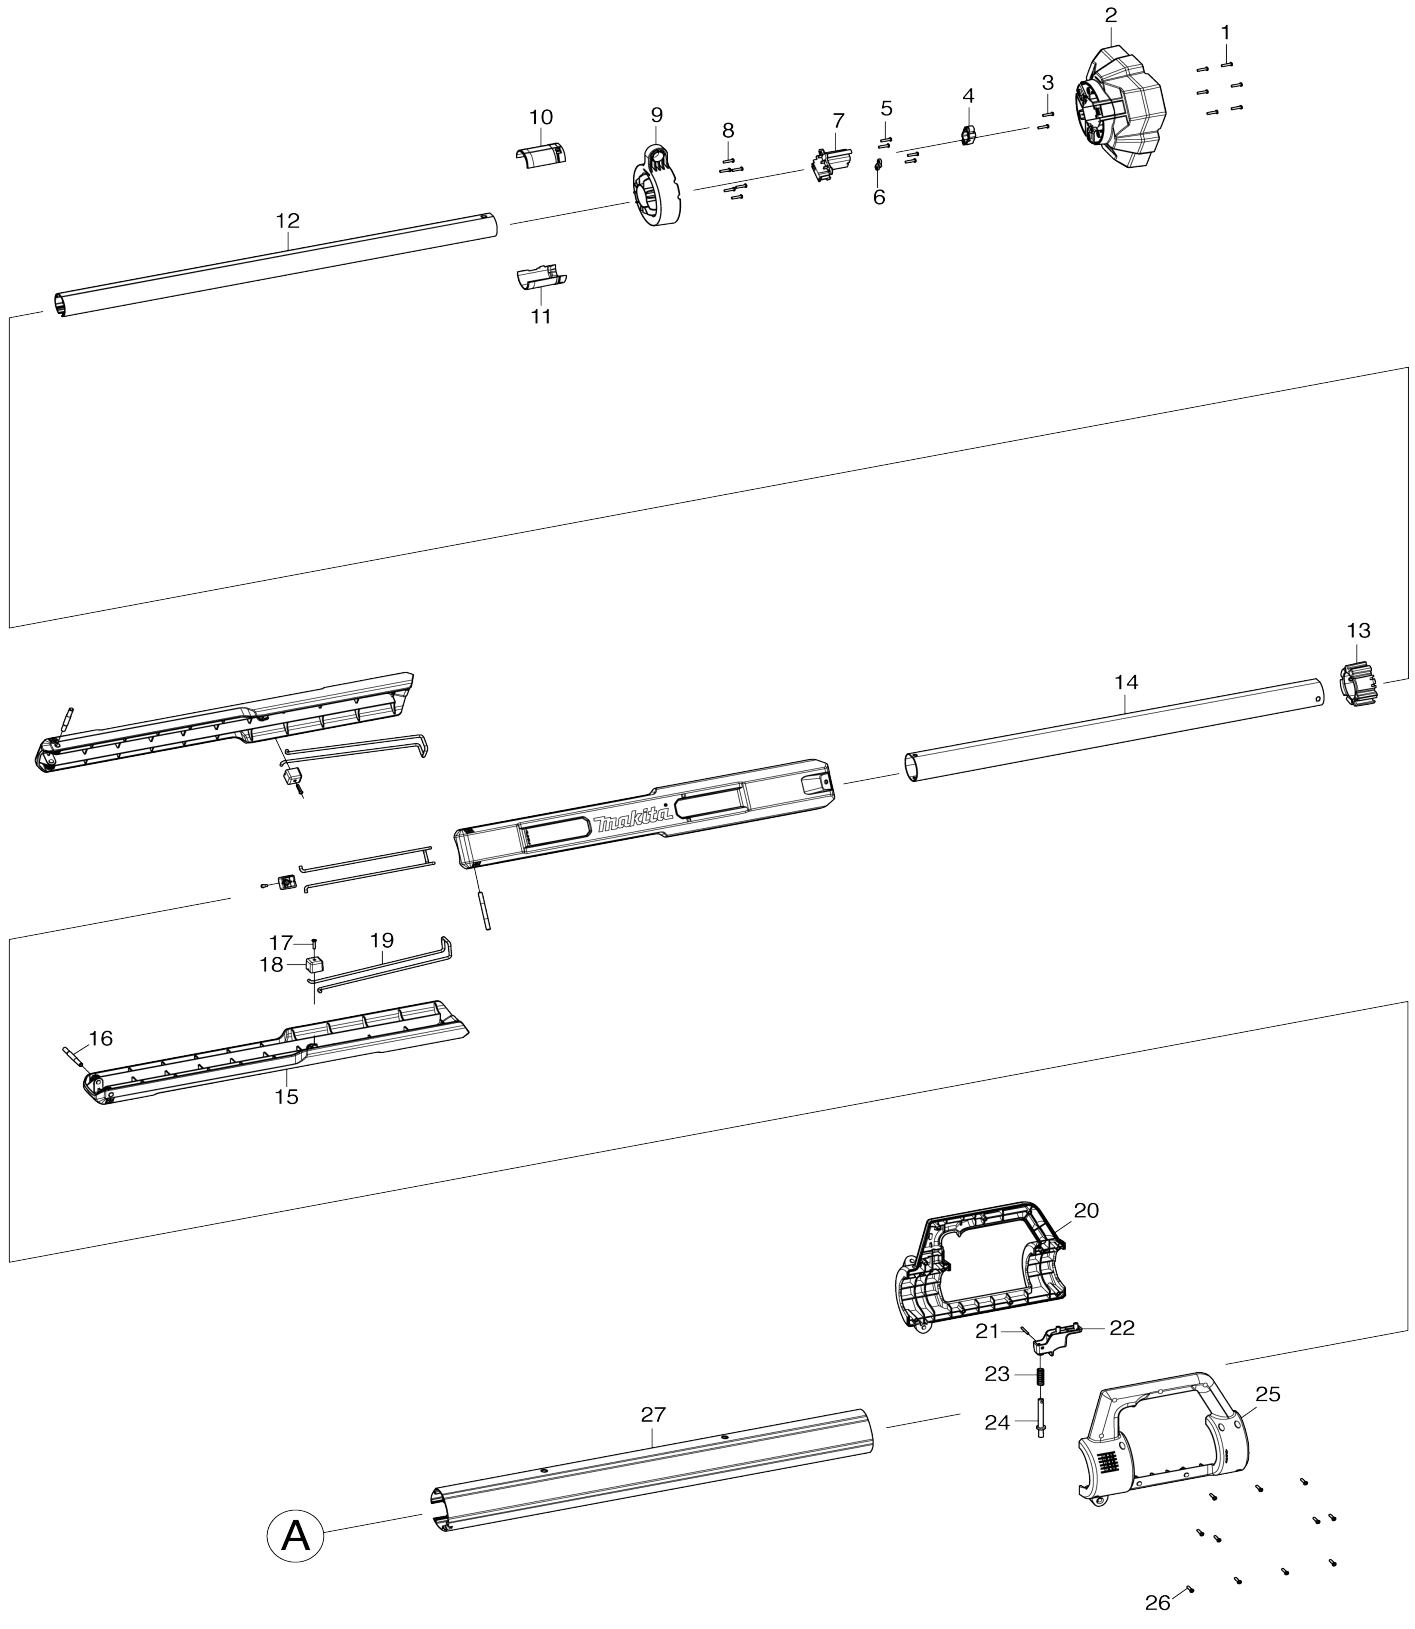

# Model No.DML813 CORDLESS WORKLIGHT

# Model No.DML813 CORDLESS WORKLIGHT

Item No.	Parts No.	Description
001	TD00000015	TAPPING SCREW PB3.5X14
002	TD00000016	REAR BASE
003	TD00000015	TAPPING SCREW PB3.5X14
004	TD00000017	CABLE COVER
005	TD00000015	TAPPING SCREW PB3.5X14
006	TD00000018	CORD CLAMP
007	TD00000019	REAR FOOT L
008	TD00000015	TAPPING SCREW PB3.5X14
009	TD00000020	FRONT BASE
010	TD00000021	SLEEVE R
011	TD00000022	SLEEVE L
012	TD00000023	POLE B
013	TD00000024	POLE SLEEVE
014	TD00000025	POLE A
015	TD00000026	LEG
016	TD00000027	PIN
017	TD00000015	TAPPING SCREW PB3.5X14
018	TD00000028	CHECK BLOCK
019	TD00000029	LINK
020	TD00000109	HANDLE SET
020		INC. 25
021	TD00000031	PIN
022	TD00000032	RELEASE BUTTON
023	TD00000033	SPRING
024	TD00000034	LATCH
025	TD00000109	HANDLE SET
025		INC. 20
026	TD00000015	TAPPING SCREW PB3.5X14
027	TD00000036	BODY
028	TD00000037	CABLE
029	TD00000038	RUBBER PAD
030	TD00000015	TAPPING SCREW PB3.5X14
031	TD00000039	BATTERY HOUSING
032	TD00000040	LATCH
033	TD00000041	CLIP
034	TD00000042	SPRING
035	TD00000043	PUSH PLATE
036	TD00000044	GASKET
037	TD00000045	MAGNET RING
038	TD00000046	PCBA BOX COMPLETE
039	TD00000047	GASKET
040	TD00000048	DUST COVER
041	TD00000049	MAIN BOARD
042	TD00000050	TAPPING SCREW PB3X8
043	TD00000051	GASKET
044	TD00000052	SILICON SHEET
045	TD00000053	HEATSINK

097	TD00000084	TAPPING SCREW CB4.0X20
098	TD00000077	FLAT WASHER
099	TD00000078	SPRING WASHER
100	TD00000080	FLAT WASHER
101	TD00000141	RING
102	TD00000139	SPRING
103	TD00000140	RING
104	TD00000137	LOCK NUT
105	TD00000094	MAIN BOARD ASSEMBLY
105		INC. 28,38-46
A01	TD00000001	TOOL BAG
A02	TD00000002	SHOULDER BELT